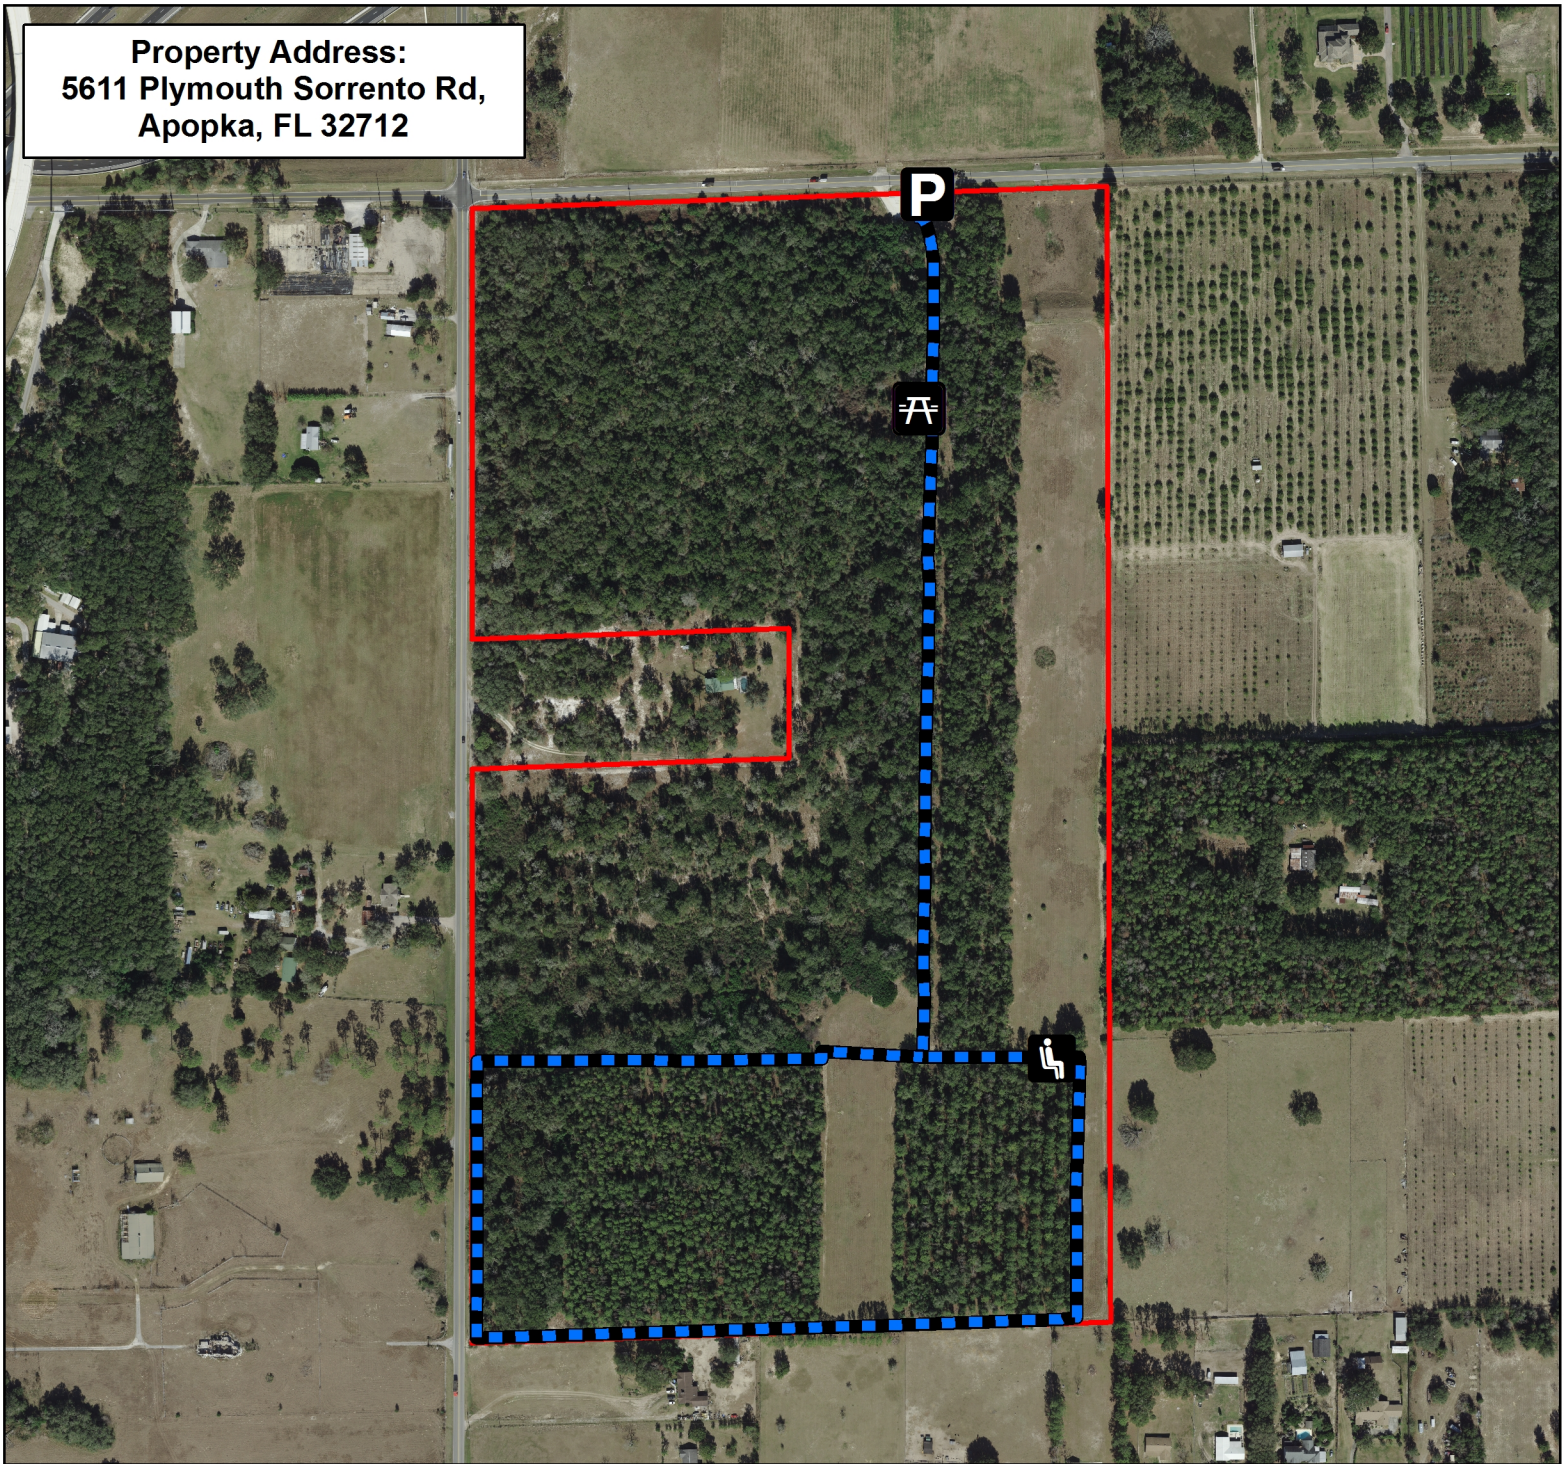

Property Address:
5611 Plymouth Sorrento Rd,
Apopka, FL 32712

Trails

 Blue Trail - 1.14 miles (Moderate)

Legend

 Picnic Area

 Parking Area

 Bench

 Sandhill Preserve - 83 acres

Sandhill Preserve Trail Map